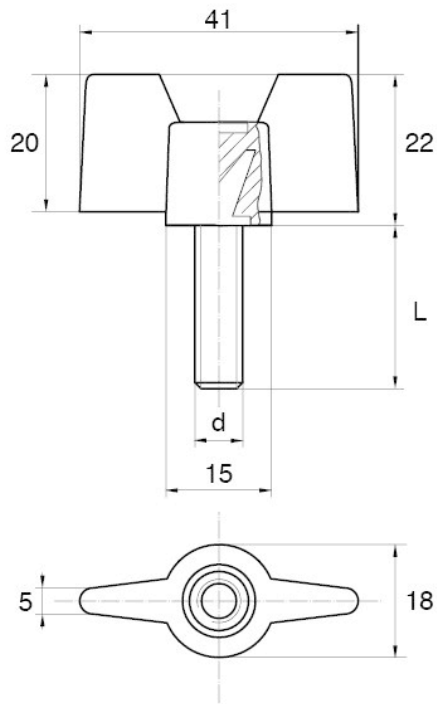

BL-SMM60 - Wing screws

Details:

- **Handle material:** Nylon
- **Stud material:** Zinc-plated steel; Stainless steel or brass available on special order
- **Handle colour:** black; other colours available on special order
- Other lengths available on special order

Symbol	Ext. thread d	Ext. thread length L	Standard pack
		[mm]	[szt./pcs]
BL-SMM60-M5-40	M5	40	5000