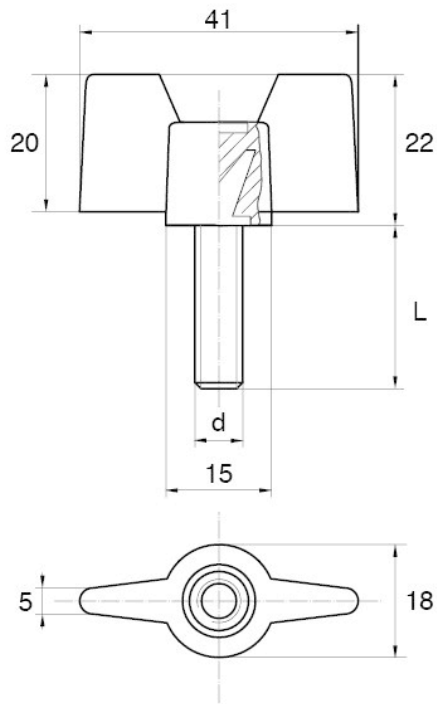

BL-SMM60 - Wing screws

Details:

- **Handle material:** Nylon
- **Stud material:** Zinc-plated steel; Stainless steel or brass available on special order
- **Handle colour:** black; other colours available on special order
- Other lengths available on special order

Symbol	Ext. thread d	Ext. thread length L	Standard pack
		[mm]	[szt./pcs]
BL-SMM60-M5-35	M5	35	5000