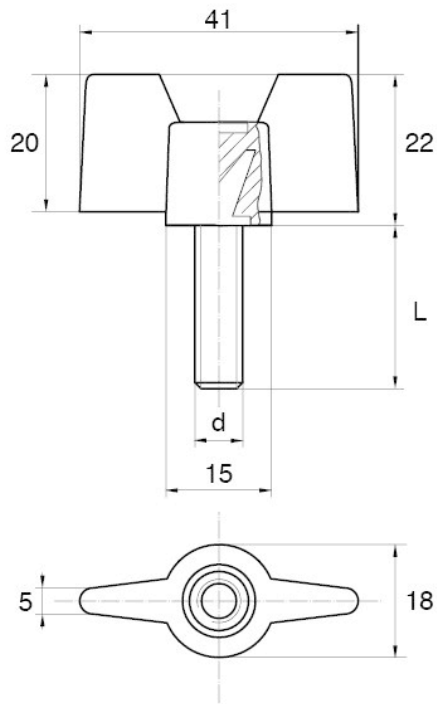

BL-SMM60 - Wing screws

Details:

- **Handle material:** Nylon
- **Stud material:** Zinc-plated steel; Stainless steel or brass available on special order
- **Handle colour:** black; other colours available on special order
- Other lengths available on special order

Symbol	Ext. thread d	Ext. thread length L	Standard pack
		[mm]	[szt./pcs]
BL-SMM60-M5-30	M5	30	5000