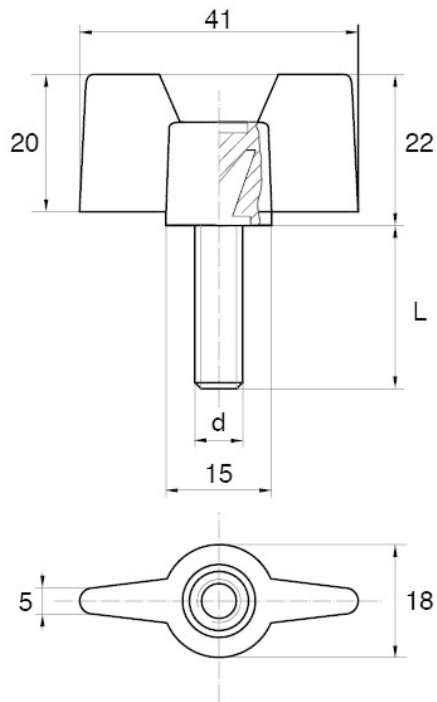

BL-SMM60 - Wing screws

Details:

- **Handle material:** Nylon
- **Stud material:** Zinc-plated steel; Stainless steel or brass available on special order
- **Handle colour:** black; other colours available on special order
- Other lengths available on special order

Symbol	Ext. thread d	Ext. thread length L	Standard pack
		[mm]	[szt./pcs]
BL-SMM60-M5-25	M5	25	5000