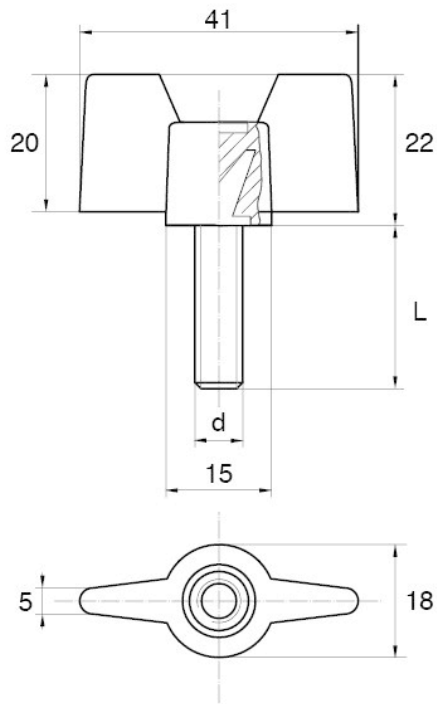

BL-SMM60 - Wing screws

Details:

- **Handle material:** Nylon
- **Stud material:** Zinc-plated steel; Stainless steel or brass available on special order
- **Handle colour:** black; other colours available on special order
- Other lengths available on special order

Symbol	Ext. thread d	Ext. thread length L	Standard pack
		[mm]	[szt./pcs]
BL-SMM60-M5-20	M5	20	5000