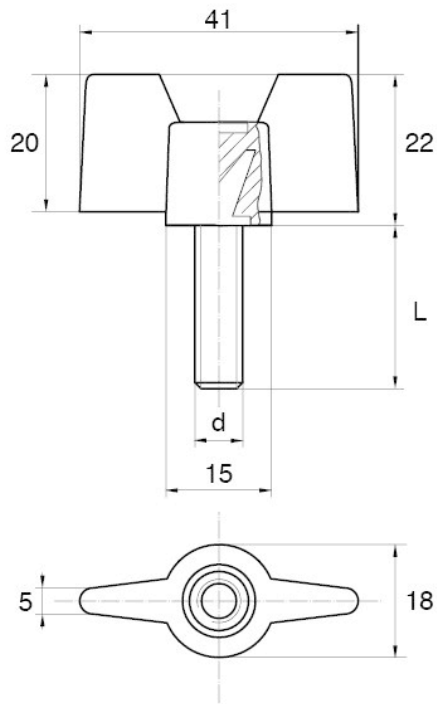

**BL-SMM60 - Wing screws**

Details:

- **Handle material:** Nylon
- **Stud material:** Zinc-plated steel; Stainless steel or brass available on special order
- **Handle colour:** black; other colours available on special order
- Other lengths available on special order

Symbol	Ext. thread d	Ext. thread length L	Standard pack
		[mm]	[szt./pcs]
BL-SMM60-M5-16	M5	16	5000