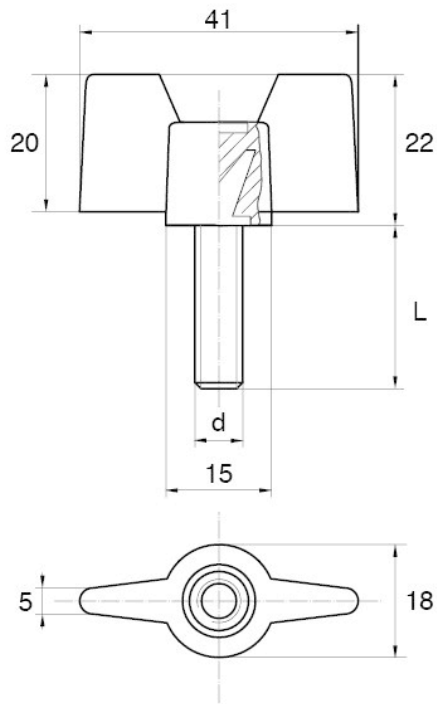

BL-SMM60 - Wing screws

Details:

- **Handle material:** Nylon
- **Stud material:** Zinc-plated steel; Stainless steel or brass available on special order
- **Handle colour:** black; other colours available on special order
- Other lengths available on special order

Symbol	Ext. thread d	Ext. thread length L	Standard pack
		[mm]	[szt./pcs]
BL-SMM60-M5-12	M5	12	5000