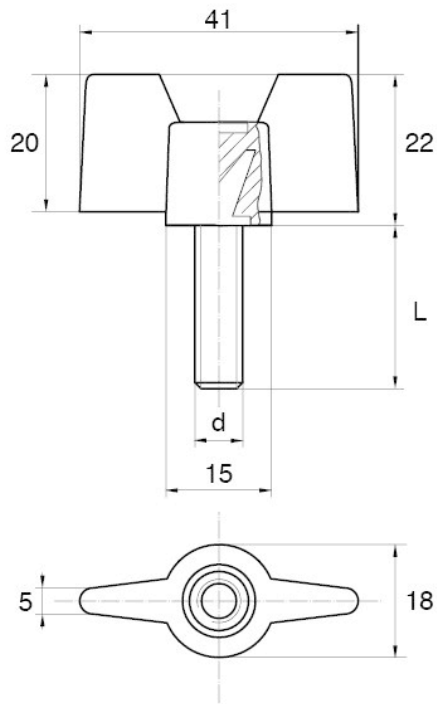

**BL-SMM60 - Wing screws**

Details:

- **Handle material:** Nylon
- **Stud material:** Zinc-plated steel; Stainless steel or brass available on special order
- **Handle colour:** black; other colours available on special order
- Other lengths available on special order

Symbol	Ext. thread d	Ext. thread length L	Standard pack
		[mm]	[szt./pcs]
BL-SMM60-M5-10	M5	10	5000