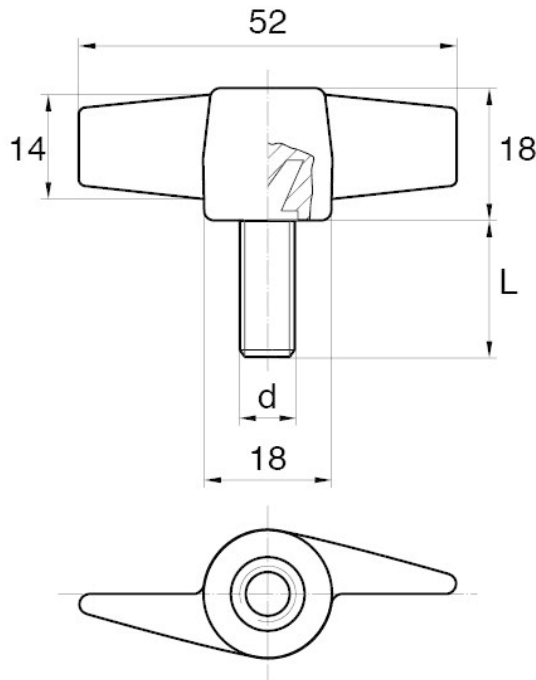

BL-SMM55 - Wing screws

Details:

- **Handle material:** Nylon
- **Stud material:** Zinc-plated steel; Stainless steel or brass available on special order
- **Handle colour:** black; other colours available on special order

Symbol	Ext. thread d	Ext. thread length L	Standard pack
		[mm]	[szt./pcs]
BL-SMM55-M8-50	M8	50	5000