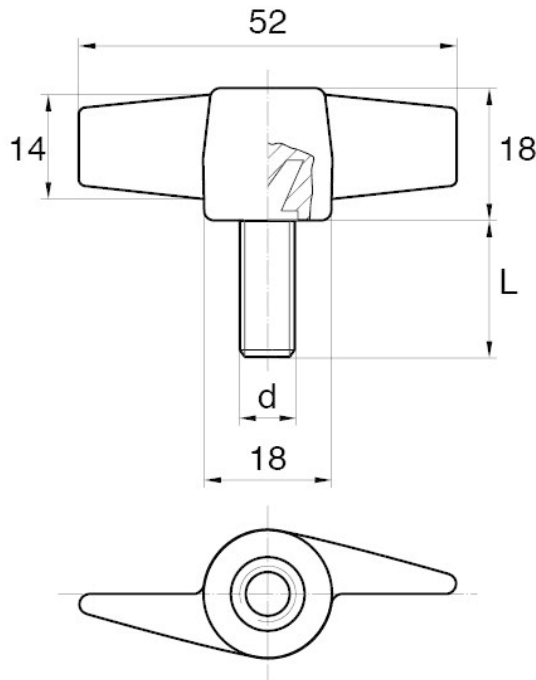

BL-SMM55 - Wing screws

Details:

- **Handle material:** Nylon
- **Stud material:** Zinc-plated steel; Stainless steel or brass available on special order
- **Handle colour:** black; other colours available on special order

Symbol	Ext. thread d	Ext. thread length L	Standard pack
		[mm]	[szt./pcs]
BL-SMM55-M8-45	M8	45	5000