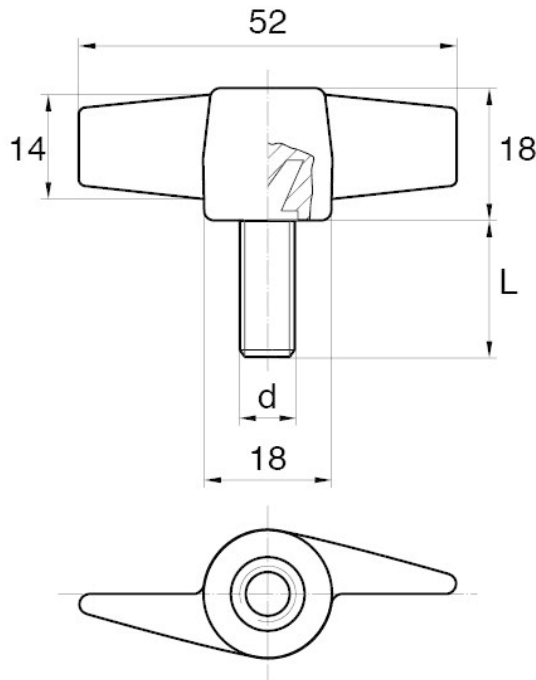

**BL-SMM55 - Wing screws**

Details:

- **Handle material:** Nylon
- **Stud material:** Zinc-plated steel; Stainless steel or brass available on special order
- **Handle colour:** black; other colours available on special order

Symbol	Ext. thread d	Ext. thread length L	Standard pack
		[mm]	[szt./pcs]
BL-SMM55-M8-40	M8	40	5000