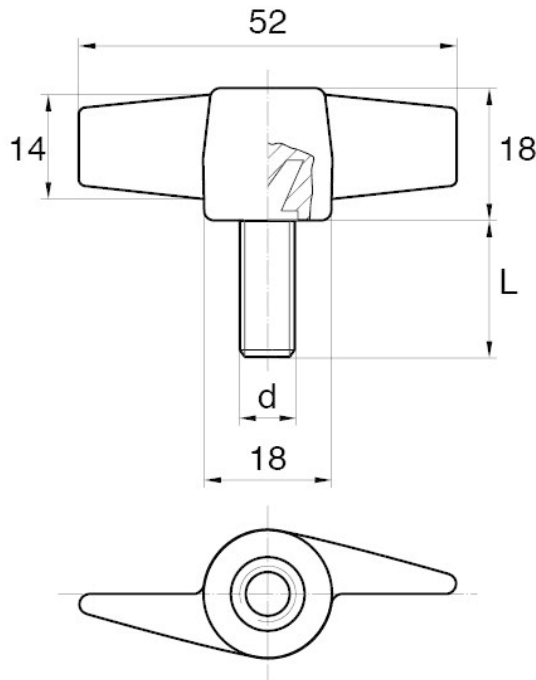

BL-SMM55 - Wing screws

Details:

- **Handle material:** Nylon
- **Stud material:** Zinc-plated steel; Stainless steel or brass available on special order
- **Handle colour:** black; other colours available on special order

Symbol	Ext. thread d	Ext. thread length L	Standard pack
		[mm]	[szt./pcs]
BL-SMM55-M8-35	M8	35	5000