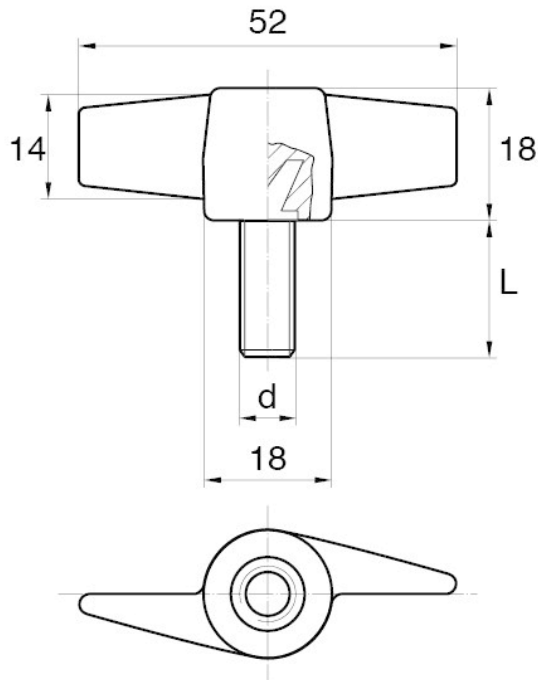

BL-SMM55 - Wing screws

Details:

- **Handle material:** Nylon
- **Stud material:** Zinc-plated steel; Stainless steel or brass available on special order
- **Handle colour:** black; other colours available on special order

| Symbol | Ext. thread d | Ext. thread length L | Standard pack |
|----------------|------------------|-------------------------|---------------|
| | | [mm] | [szt./pcs] |
| BL-SMM55-M8-30 | M8 | 30 | 5000 |