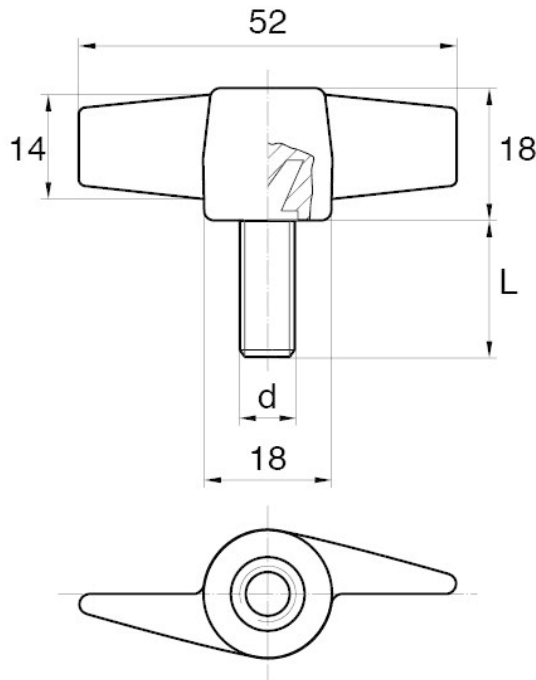

**BL-SMM55 - Wing screws**

**Details:**

- **Handle material:** Nylon
- **Stud material:** Zinc-plated steel; Stainless steel or brass available on special order
- **Handle colour:** black; other colours available on special order

Symbol	Ext. thread d	Ext. thread length L	Standard pack
		[mm]	[szt./pcs]
BL-SMM55-M8-25	M8	25	5000