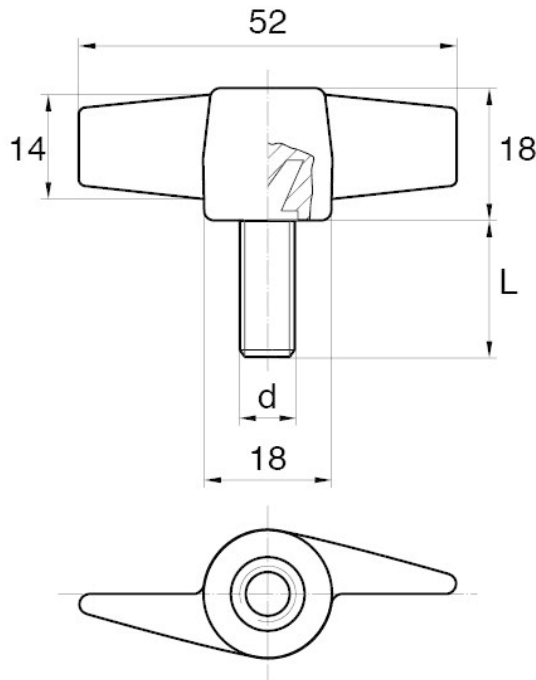

BL-SMM55 - Wing screws

Details:

- **Handle material:** Nylon
- **Stud material:** Zinc-plated steel; Stainless steel or brass available on special order
- **Handle colour:** black; other colours available on special order

Symbol	Ext. thread d	Ext. thread length L	Standard pack
		[mm]	[szt./pcs]
BL-SMM55-M8-20	M8	20	5000