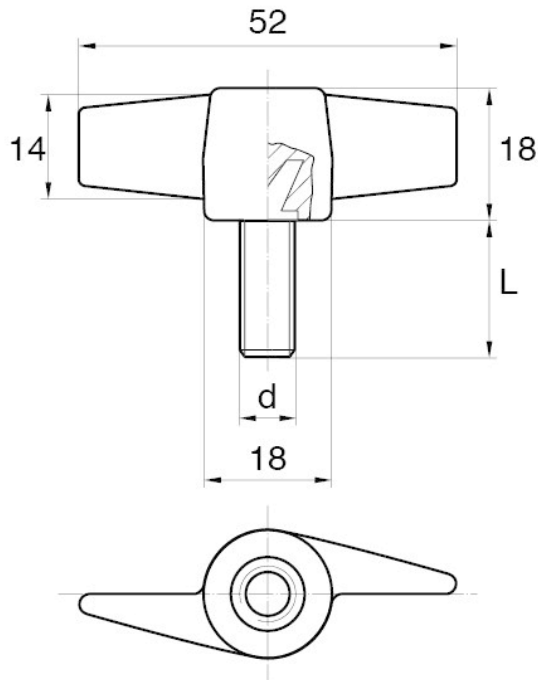

BL-SMM55 - Wing screws

Details:

- **Handle material:** Nylon
- **Stud material:** Zinc-plated steel; Stainless steel or brass available on special order
- **Handle colour:** black; other colours available on special order

Symbol	Ext. thread d	Ext. thread length L	Standard pack
		[mm]	[szt./pcs]
BL-SMM55-M8-18	M8	18	5000