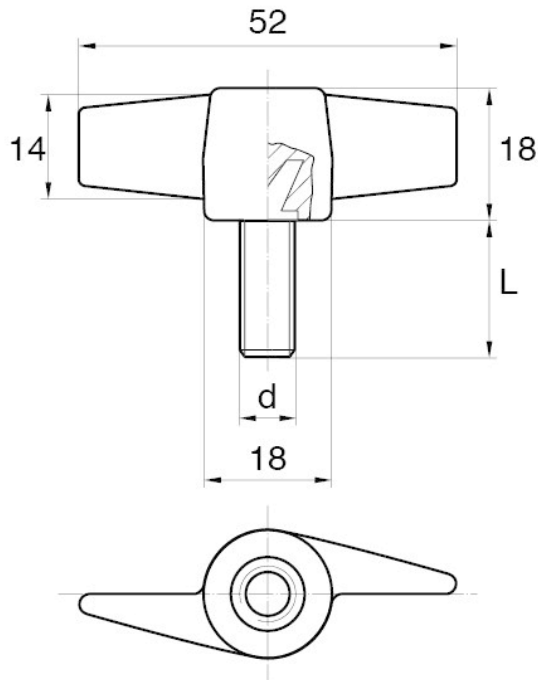

BL-SMM55 - Wing screws

Details:

- **Handle material:** Nylon
- **Stud material:** Zinc-plated steel; Stainless steel or brass available on special order
- **Handle colour:** black; other colours available on special order

Symbol	Ext. thread d	Ext. thread length L	Standard pack
		[mm]	[szt./pcs]
BL-SMM55-M8-16	M8	16	5000