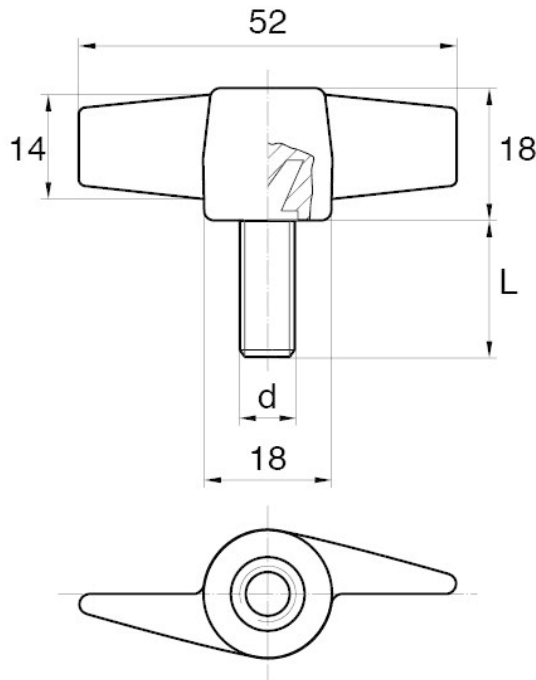

BL-SMM55 - Wing screws

Details:

- **Handle material:** Nylon
- **Stud material:** Zinc-plated steel; Stainless steel or brass available on special order
- **Handle colour:** black; other colours available on special order

Symbol	Ext. thread d	Ext. thread length L	Standard pack
		[mm]	[szt./pcs]
BL-SMM55-M6-50	M6	50	5000