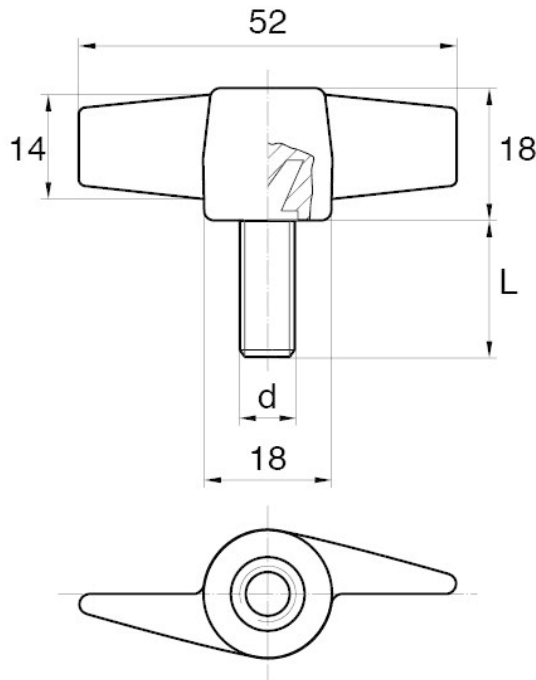

BL-SMM55 - Wing screws

Details:

- **Handle material:** Nylon
- **Stud material:** Zinc-plated steel; Stainless steel or brass available on special order
- **Handle colour:** black; other colours available on special order

Symbol	Ext. thread d	Ext. thread length L	Standard pack
		[mm]	[szt./pcs]
BL-SMM55-M6-45	M6	45	5000