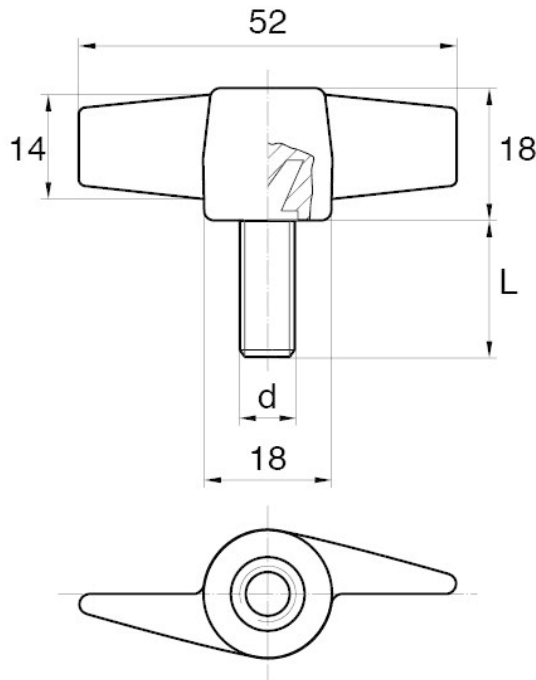

BL-SMM55 - Wing screws

Details:

- **Handle material:** Nylon
- **Stud material:** Zinc-plated steel; Stainless steel or brass available on special order
- **Handle colour:** black; other colours available on special order

Symbol	Ext. thread d	Ext. thread length L	Standard pack
		[mm]	[szt./pcs]
BL-SMM55-M6-40	M6	40	5000