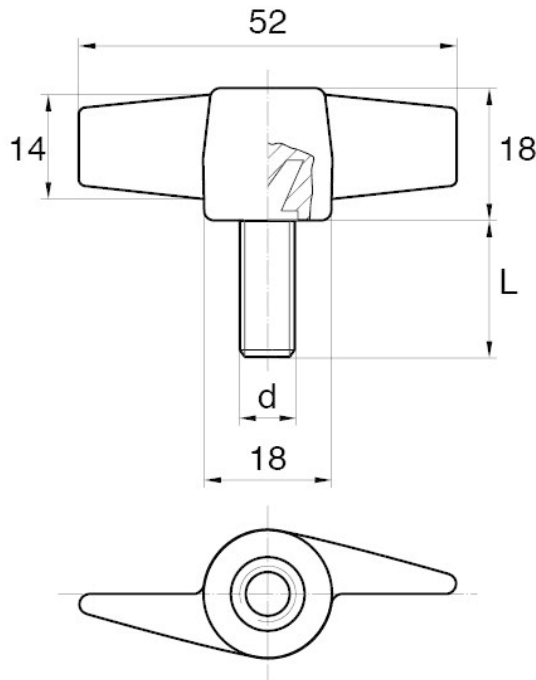

**BL-SMM55 - Wing screws**

**Details:**

- **Handle material:** Nylon
- **Stud material:** Zinc-plated steel; Stainless steel or brass available on special order
- **Handle colour:** black; other colours available on special order

Symbol	Ext. thread d	Ext. thread length L	Standard pack
		[mm]	[szt./pcs]
BL-SMM55-M6-35	M6	35	5000