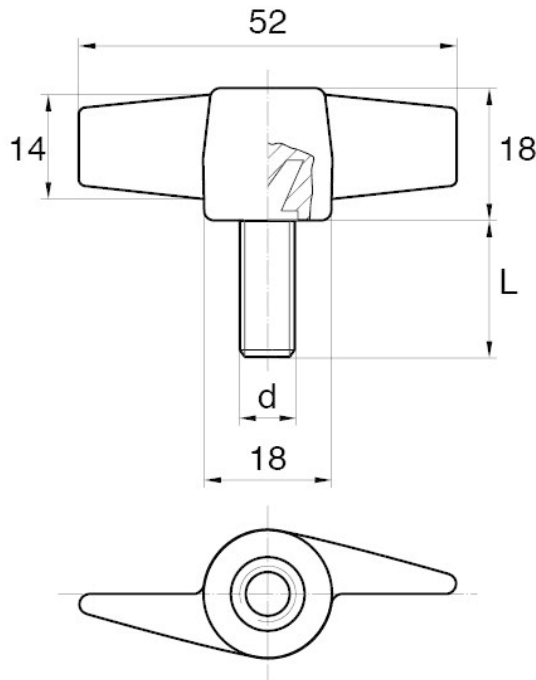

BL-SMM55 - Wing screws

Details:

- **Handle material:** Nylon
- **Stud material:** Zinc-plated steel; Stainless steel or brass available on special order
- **Handle colour:** black; other colours available on special order

Symbol	Ext. thread d	Ext. thread length L	Standard pack
		[mm]	[szt./pcs]
BL-SMM55-M6-30	M6	30	5000