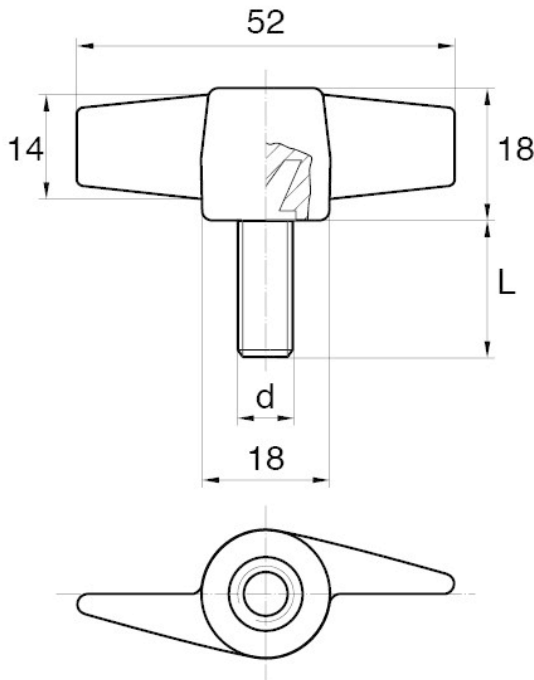

**BL-SMM55 - Wing screws**

**Details:**

- **Handle material:** Nylon
- **Stud material:** Zinc-plated steel; Stainless steel or brass available on special order
- **Handle colour:** black; other colours available on special order

Symbol	Ext. thread d	Ext. thread length L	Standard pack
		[mm]	[szt./pcs]
BL-SMM55-M6-25	M6	25	5000