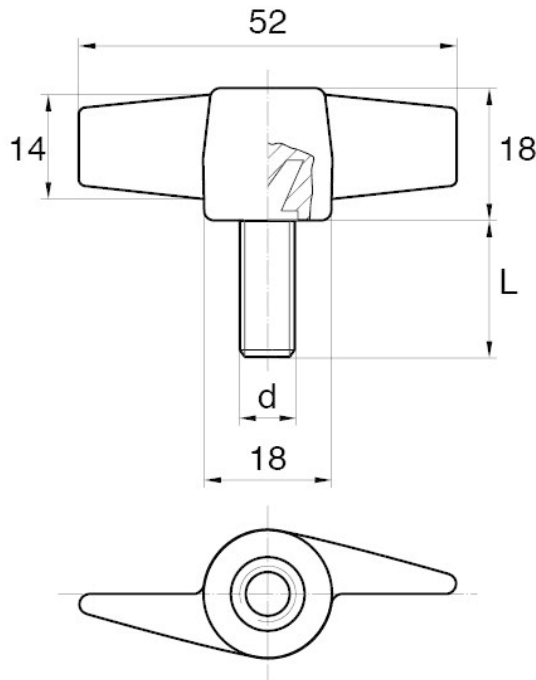

**BL-SMM55 - Wing screws**

**Details:**

- **Handle material:** Nylon
- **Stud material:** Zinc-plated steel; Stainless steel or brass available on special order
- **Handle colour:** black; other colours available on special order

Symbol	Ext. thread d	Ext. thread length L	Standard pack
		[mm]	[szt./pcs]
BL-SMM55-M6-20	M6	20	5000