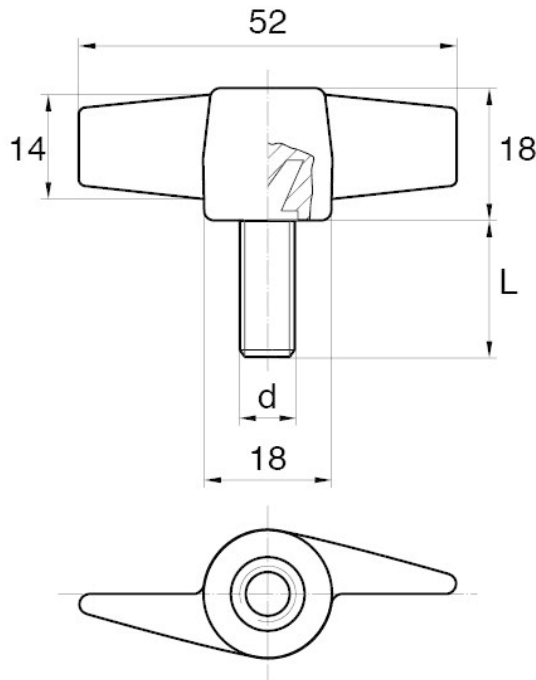

BL-SMM55 - Wing screws

Details:

- **Handle material:** Nylon
- **Stud material:** Zinc-plated steel; Stainless steel or brass available on special order
- **Handle colour:** black; other colours available on special order

Symbol	Ext. thread d	Ext. thread length L	Standard pack
		[mm]	[szt./pcs]
BL-SMM55-M6-18	M6	18	5000