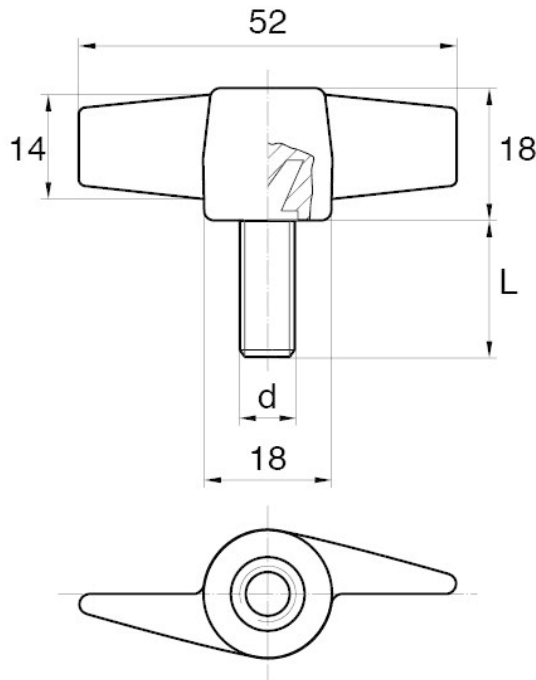

BL-SMM55 - Wing screws

Details:

- **Handle material:** Nylon
- **Stud material:** Zinc-plated steel; Stainless steel or brass available on special order
- **Handle colour:** black; other colours available on special order

Symbol	Ext. thread d	Ext. thread length L	Standard pack
		[mm]	[szt./pcs]
BL-SMM55-M6-12	M6	12	5000