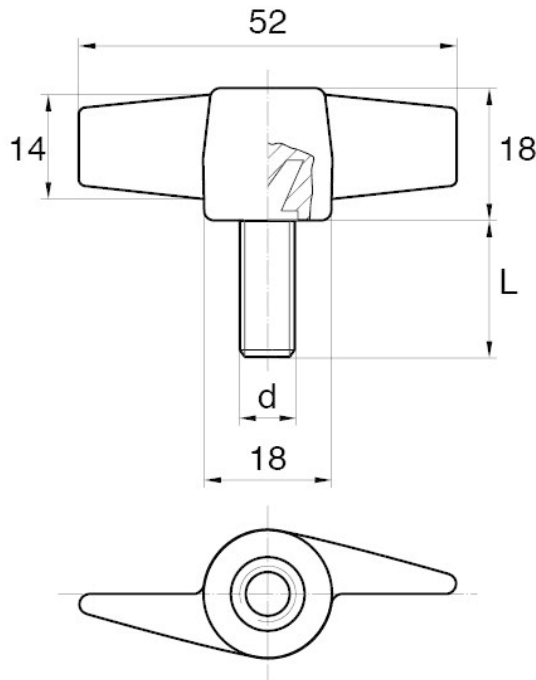

BL-SMM55 - Wing screws

Details:

- **Handle material:** Nylon
- **Stud material:** Zinc-plated steel; Stainless steel or brass available on special order
- **Handle colour:** black; other colours available on special order

Symbol	Ext. thread d	Ext. thread length L	Standard pack
		[mm]	[szt./pcs]
BL-SMM55-M6-10	M6	10	5000