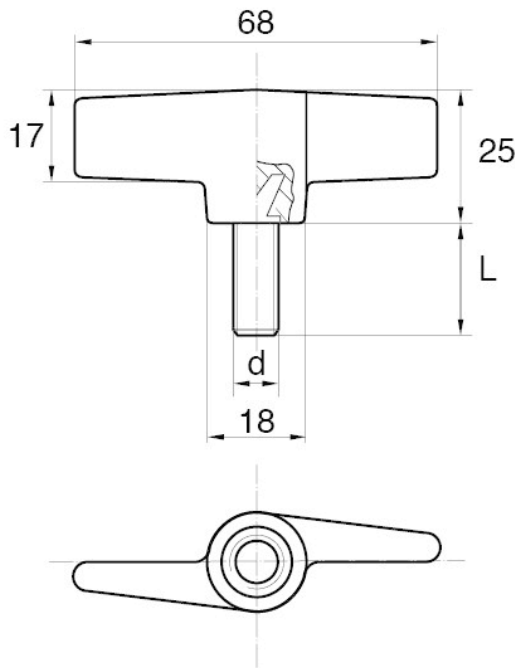

**BL-SMM50 - Wing screws**

**Details:**

- **Handle material:** Nylon
- **Stud material:** Zinc-plated steel; Stainless steel or brass available on special order
- **Handle colour:** black; other colours available on special order
- Optional cover available
- M10 screws available on special order

Symbol	Ext. thread d	Ext. thread length L	Standard pack
		[mm]	[szt./pcs]
BL-SMM50-M8-50	M8	50	5000