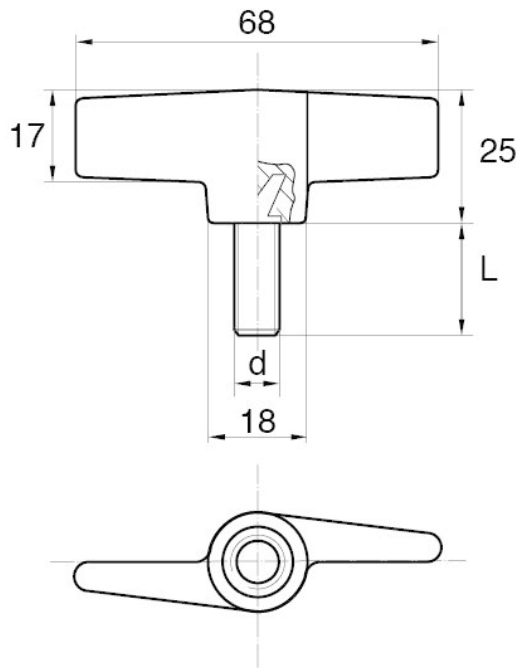

**BL-SMM50 - Wing screws**

**Details:**

- **Handle material:** Nylon
- **Stud material:** Zinc-plated steel; Stainless steel or brass available on special order
- **Handle colour:** black; other colours available on special order
- Optional cover available
- M10 screws available on special order

Symbol	Ext. thread d	Ext. thread length L	Standard pack
		[mm]	[szt./pcs]
BL-SMM50-M8-45	M8	45	5000