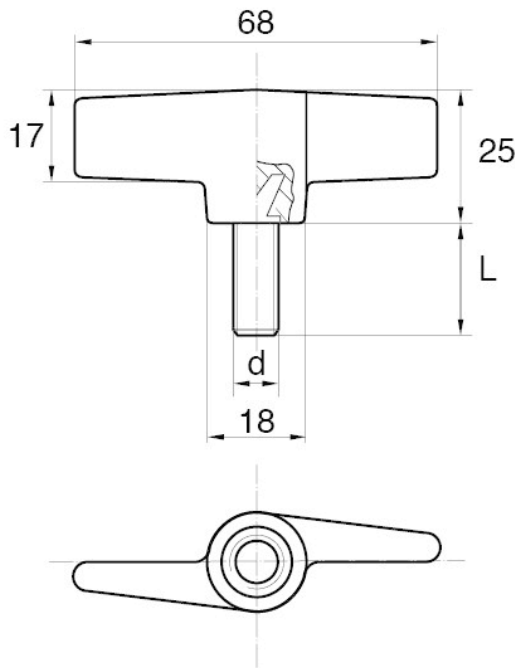

**BL-SMM50 - Wing screws**

**Details:**

- **Handle material:** Nylon
- **Stud material:** Zinc-plated steel; Stainless steel or brass available on special order
- **Handle colour:** black; other colours available on special order
- Optional cover available
- M10 screws available on special order

Symbol	Ext. thread d	Ext. thread length L	Standard pack
		[mm]	[szt./pcs]
BL-SMM50-M8-40	M8	40	5000