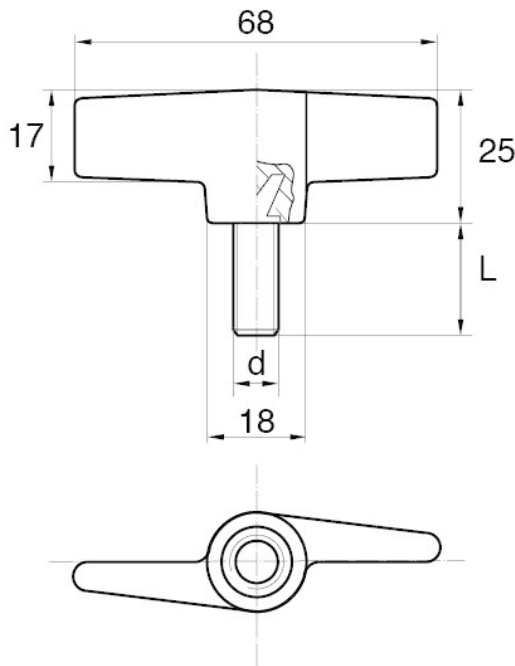

**BL-SMM50 - Wing screws**

**Details:**

- **Handle material:** Nylon
- **Stud material:** Zinc-plated steel; Stainless steel or brass available on special order
- **Handle colour:** black; other colours available on special order
- Optional cover available
- M10 screws available on special order

Symbol	Ext. thread d	Ext. thread length L	Standard pack
		[mm]	[szt./pcs]
BL-SMM50-M8-20	M8	20	5000