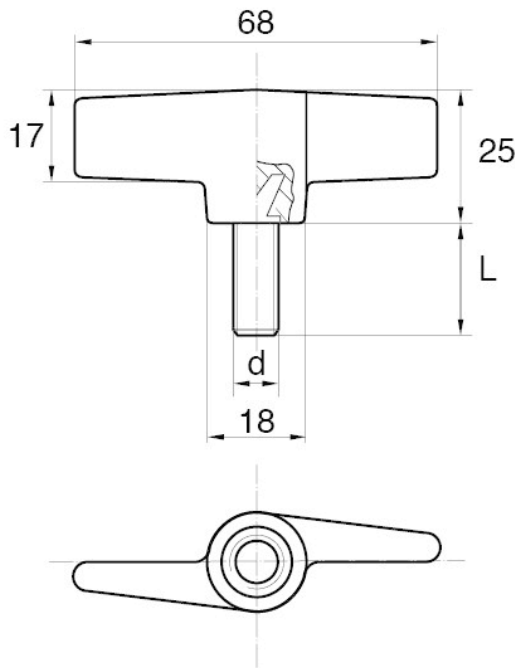

**BL-SMM50 - Wing screws**

**Details:**

- **Handle material:** Nylon
- **Stud material:** Zinc-plated steel; Stainless steel or brass available on special order
- **Handle colour:** black; other colours available on special order
- Optional cover available
- M10 screws available on special order

Symbol	Ext. thread d	Ext. thread length L	Standard pack
		[mm]	[szt./pcs]
BL-SMM50-M8-16	M8	16	5000