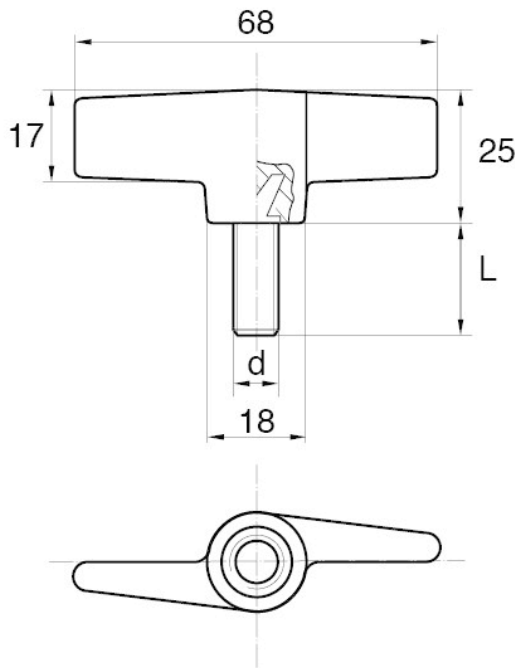

**BL-SMM50 - Wing screws**

**Details:**

- **Handle material:** Nylon
- **Stud material:** Zinc-plated steel; Stainless steel or brass available on special order
- **Handle colour:** black; other colours available on special order
- Optional cover available
- M10 screws available on special order

Symbol	Ext. thread d	Ext. thread length L	Standard pack
		[mm]	[szt./pcs]
BL-SMM50-M6-45	M6	45	5000