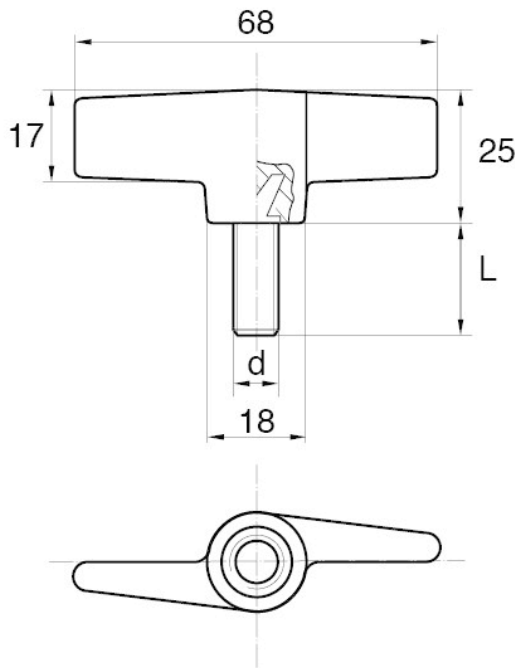

**BL-SMM50 - Wing screws**

**Details:**

- **Handle material:** Nylon
- **Stud material:** Zinc-plated steel; Stainless steel or brass available on special order
- **Handle colour:** black; other colours available on special order
- Optional cover available
- M10 screws available on special order

Symbol	Ext. thread d	Ext. thread length L	Standard pack
		[mm]	[szt./pcs]
BL-SMM50-M6-40	M6	40	5000