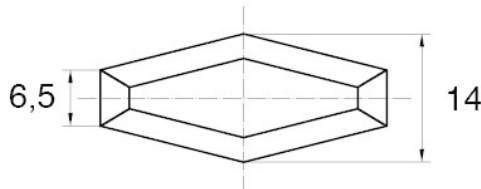

BL-SMM30 - Wing screws

Details:

- **Handle material:** Nylon
- **Stud material:** Zinc-plated steel; Stainless steel or brass available on special order
- **Handle colour:** black; other colours available on special order
- Other lengths available on special order

Symbol	Thread d	Ext. thread length L	Standard pack
		[mm]	[szt./pcs]
BL-SMM30-M8-60	M8	60	5000