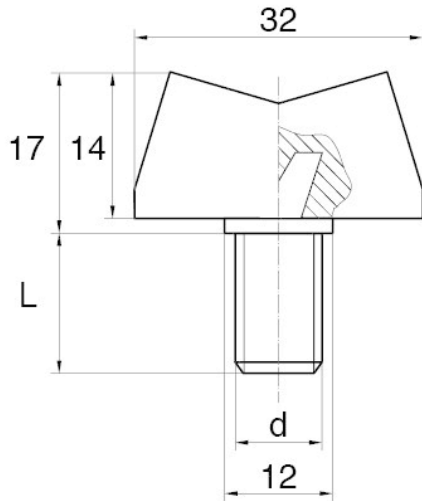

BL-SMM30 - Wing screws

Details:

- **Handle material:** Nylon
- **Stud material:** Zinc-plated steel; Stainless steel or brass available on special order
- **Handle colour:** black; other colours available on special order
- Other lengths available on special order

Symbol	Thread d	Ext. thread length L	Standard pack
		[mm]	[szt./pcs]
BL-SMM30-M8-60	M8	60	5000