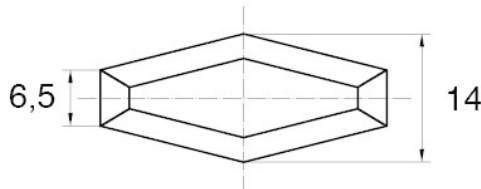

**BL-SMM30 - Wing screws**

Details:

- **Handle material:** Nylon
- **Stud material:** Zinc-plated steel; Stainless steel or brass available on special order
- **Handle colour:** black; other colours available on special order
- Other lengths available on special order

Symbol	Thread d	Ext. thread length L	Standard pack
		[mm]	[szt./pcs]
BL-SMM30-M8-50	M8	50	5000