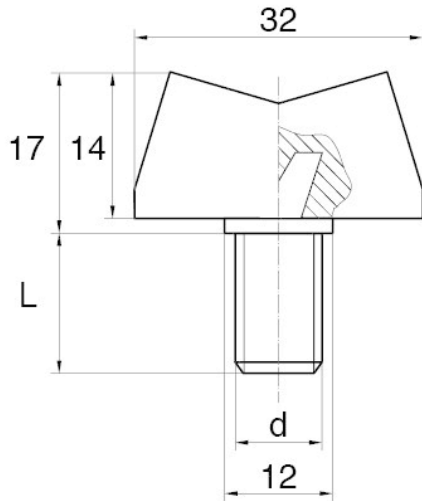

**BL-SMM30 - Wing screws**

Details:

- **Handle material:** Nylon
- **Stud material:** Zinc-plated steel; Stainless steel or brass available on special order
- **Handle colour:** black; other colours available on special order
- Other lengths available on special order

Symbol	Thread d	Ext. thread length L	Standard pack
		[mm]	[szt./pcs]
BL-SMM30-M8-50	M8	50	5000