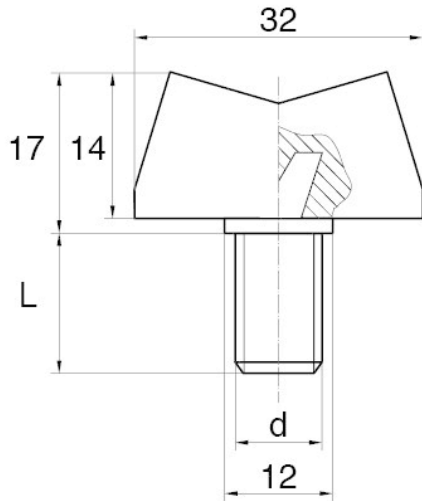

BL-SMM30 - Wing screws

Details:

- **Handle material:** Nylon
- **Stud material:** Zinc-plated steel; Stainless steel or brass available on special order
- **Handle colour:** black; other colours available on special order
- Other lengths available on special order

Symbol	Thread d	Ext. thread length L	Standard pack
		[mm]	[szt./pcs]
BL-SMM30-M8-45	M8	45	5000