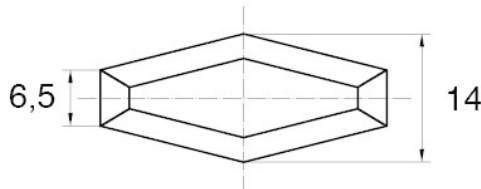

BL-SMM30 - Wing screws

Details:

- **Handle material:** Nylon
- **Stud material:** Zinc-plated steel; Stainless steel or brass available on special order
- **Handle colour:** black; other colours available on special order
- Other lengths available on special order

Symbol	Thread d	Ext. thread length L	Standard pack
		[mm]	[szt./pcs]
BL-SMM30-M8-45	M8	45	5000