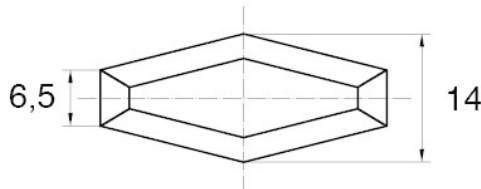

**BL-SMM30 - Wing screws**

Details:

- **Handle material:** Nylon
- **Stud material:** Zinc-plated steel; Stainless steel or brass available on special order
- **Handle colour:** black; other colours available on special order
- Other lengths available on special order

Symbol	Thread d	Ext. thread length L	Standard pack
		[mm]	[szt./pcs]
BL-SMM30-M8-40	M8	40	5000