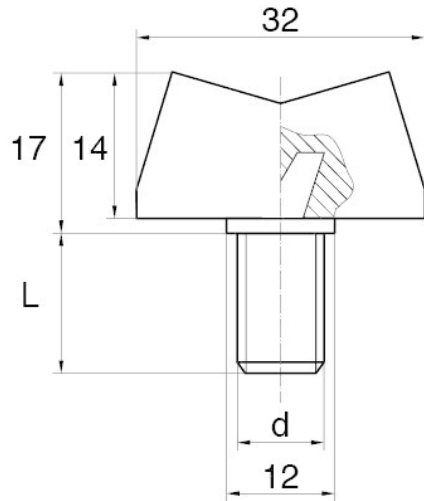

**BL-SMM30 - Wing screws**

Details:

- **Handle material:** Nylon
- **Stud material:** Zinc-plated steel; Stainless steel or brass available on special order
- **Handle colour:** black; other colours available on special order
- Other lengths available on special order

Symbol	Thread d	Ext. thread length L	Standard pack
		[mm]	[szt./pcs]
BL-SMM30-M8-40	M8	40	5000