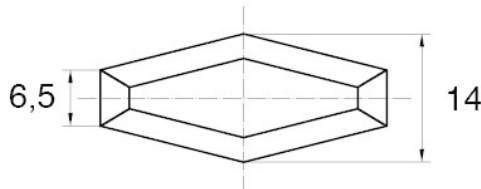

BL-SMM30 - Wing screws

Details:

- **Handle material:** Nylon
- **Stud material:** Zinc-plated steel; Stainless steel or brass available on special order
- **Handle colour:** black; other colours available on special order
- Other lengths available on special order

Symbol	Thread d	Ext. thread length L	Standard pack
		[mm]	[szt./pcs]
BL-SMM30-M8-35	M8	35	5000