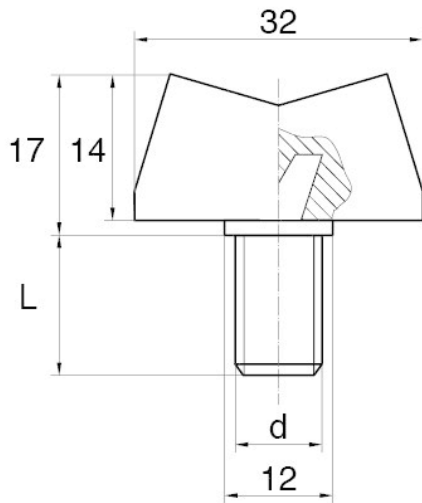

BL-SMM30 - Wing screws

Details:

- **Handle material:** Nylon
- **Stud material:** Zinc-plated steel; Stainless steel or brass available on special order
- **Handle colour:** black; other colours available on special order
- Other lengths available on special order

Symbol	Thread d	Ext. thread length L	Standard pack
		[mm]	[szt./pcs]
BL-SMM30-M8-35	M8	35	5000