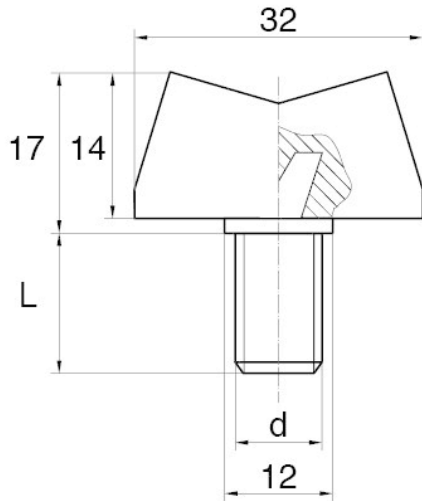

**BL-SMM30 - Wing screws**

Details:

- **Handle material:** Nylon
- **Stud material:** Zinc-plated steel; Stainless steel or brass available on special order
- **Handle colour:** black; other colours available on special order
- Other lengths available on special order

Symbol	Thread d	Ext. thread length L	Standard pack
		[mm]	[szt./pcs]
BL-SMM30-M8-30	M8	30	5000