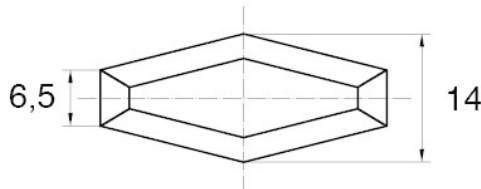

**BL-SMM30 - Wing screws**

Details:

- **Handle material:** Nylon
- **Stud material:** Zinc-plated steel; Stainless steel or brass available on special order
- **Handle colour:** black; other colours available on special order
- Other lengths available on special order

Symbol	Thread d	Ext. thread length L	Standard pack
		[mm]	[szt./pcs]
BL-SMM30-M8-30	M8	30	5000