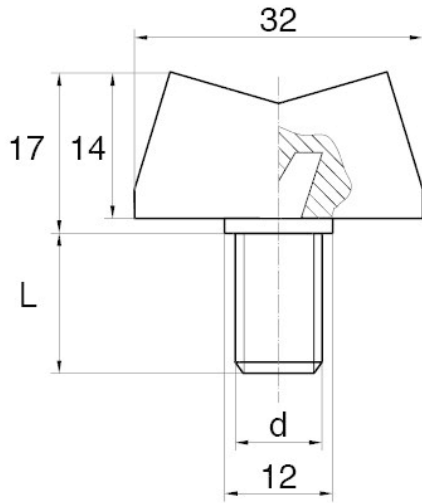

BL-SMM30 - Wing screws

Details:

- **Handle material:** Nylon
- **Stud material:** Zinc-plated steel; Stainless steel or brass available on special order
- **Handle colour:** black; other colours available on special order
- Other lengths available on special order

Symbol	Thread d	Ext. thread length L	Standard pack
		[mm]	[szt./pcs]
BL-SMM30-M8-25	M8	25	5000