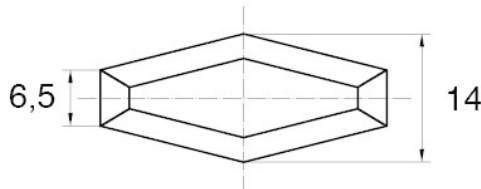

BL-SMM30 - Wing screws

Details:

- **Handle material:** Nylon
- **Stud material:** Zinc-plated steel; Stainless steel or brass available on special order
- **Handle colour:** black; other colours available on special order
- Other lengths available on special order

Symbol	Thread d	Ext. thread length L	Standard pack
		[mm]	[szt./pcs]
BL-SMM30-M8-25	M8	25	5000