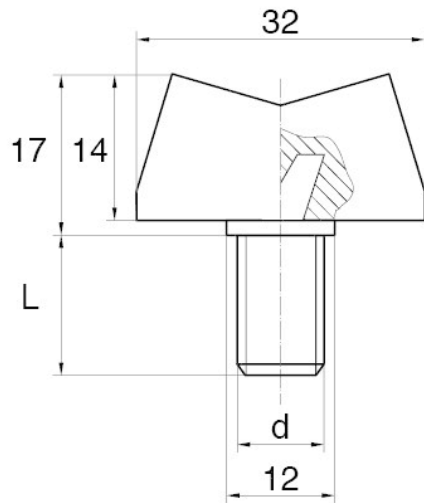

**BL-SMM30 - Wing screws**

Details:

- **Handle material:** Nylon
- **Stud material:** Zinc-plated steel; Stainless steel or brass available on special order
- **Handle colour:** black; other colours available on special order
- Other lengths available on special order

Symbol	Thread d	Ext. thread length L	Standard pack
		[mm]	[szt./pcs]
BL-SMM30-M8-20	M8	20	5000