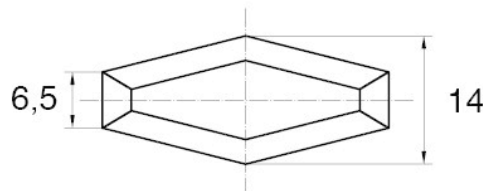

**BL-SMM30 - Wing screws**

Details:

- **Handle material:** Nylon
- **Stud material:** Zinc-plated steel; Stainless steel or brass available on special order
- **Handle colour:** black; other colours available on special order
- Other lengths available on special order

Symbol	Thread d	Ext. thread length L	Standard pack
		[mm]	[szt./pcs]
BL-SMM30-M8-20	M8	20	5000