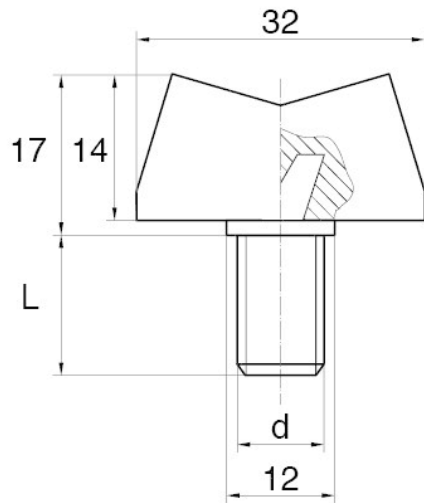

BL-SMM30 - Wing screws

Details:

- **Handle material:** Nylon
- **Stud material:** Zinc-plated steel; Stainless steel or brass available on special order
- **Handle colour:** black; other colours available on special order
- Other lengths available on special order

Symbol	Thread d	Ext. thread length L	Standard pack
		[mm]	[szt./pcs]
BL-SMM30-M8-18	M8	18	5000