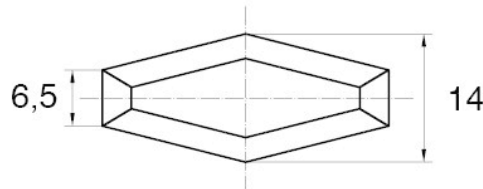

BL-SMM30 - Wing screws

Details:

- **Handle material:** Nylon
- **Stud material:** Zinc-plated steel; Stainless steel or brass available on special order
- **Handle colour:** black; other colours available on special order
- Other lengths available on special order

Symbol	Thread d	Ext. thread length L	Standard pack
		[mm]	[szt./pcs]
BL-SMM30-M8-18	M8	18	5000