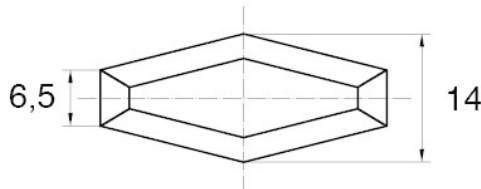

BL-SMM30 - Wing screws

Details:

- **Handle material:** Nylon
- **Stud material:** Zinc-plated steel; Stainless steel or brass available on special order
- **Handle colour:** black; other colours available on special order
- Other lengths available on special order

Symbol	Thread d	Ext. thread length L	Standard pack
		[mm]	[szt./pcs]
BL-SMM30-M8-16	M8	16	5000