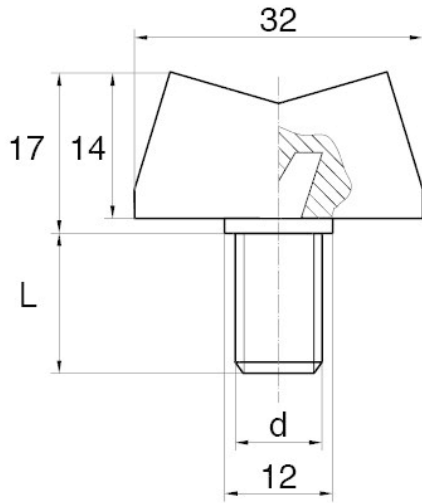

BL-SMM30 - Wing screws

Details:

- **Handle material:** Nylon
- **Stud material:** Zinc-plated steel; Stainless steel or brass available on special order
- **Handle colour:** black; other colours available on special order
- Other lengths available on special order

Symbol	Thread d	Ext. thread length L	Standard pack
		[mm]	[szt./pcs]
BL-SMM30-M8-16	M8	16	5000