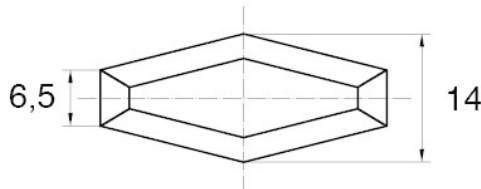

BL-SMM30 - Wing screws

Details:

- **Handle material:** Nylon
- **Stud material:** Zinc-plated steel; Stainless steel or brass available on special order
- **Handle colour:** black; other colours available on special order
- Other lengths available on special order

Symbol	Thread d	Ext. thread length L	Standard pack
		[mm]	[szt./pcs]
BL-SMM30-M6-50	M6	50	5000