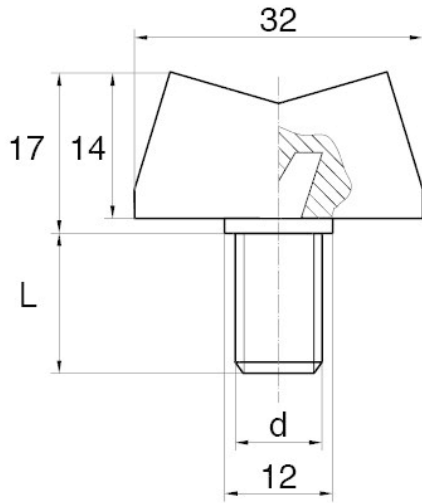

BL-SMM30 - Wing screws

Details:

- **Handle material:** Nylon
- **Stud material:** Zinc-plated steel; Stainless steel or brass available on special order
- **Handle colour:** black; other colours available on special order
- Other lengths available on special order

Symbol	Thread d	Ext. thread length L	Standard pack
		[mm]	[szt./pcs]
BL-SMM30-M6-50	M6	50	5000