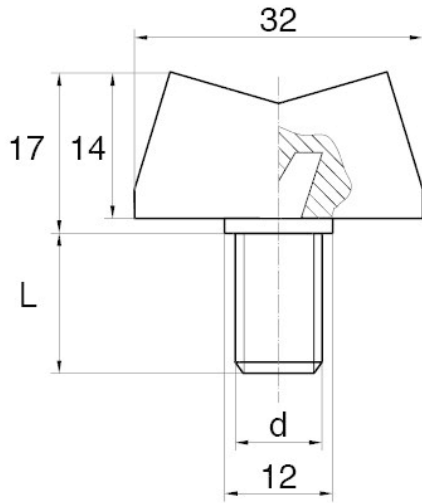

BL-SMM30 - Wing screws

Details:

- **Handle material:** Nylon
- **Stud material:** Zinc-plated steel; Stainless steel or brass available on special order
- **Handle colour:** black; other colours available on special order
- Other lengths available on special order

Symbol	Thread d	Ext. thread length L	Standard pack
		[mm]	[szt./pcs]
BL-SMM30-M6-45	M6	45	5000