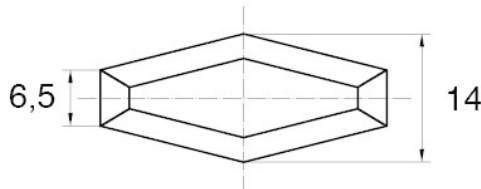

BL-SMM30 - Wing screws

Details:

- **Handle material:** Nylon
- **Stud material:** Zinc-plated steel; Stainless steel or brass available on special order
- **Handle colour:** black; other colours available on special order
- Other lengths available on special order

Symbol	Thread d	Ext. thread length L	Standard pack
		[mm]	[szt./pcs]
BL-SMM30-M6-45	M6	45	5000