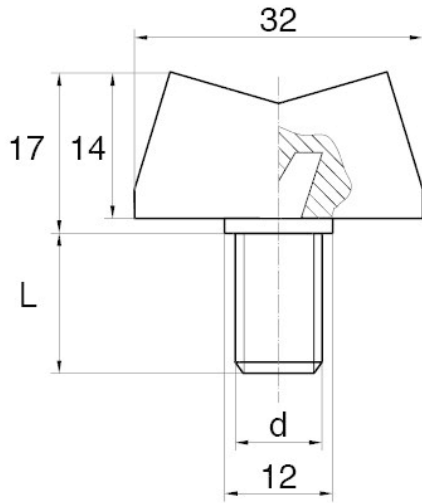

BL-SMM30 - Wing screws

Details:

- **Handle material:** Nylon
- **Stud material:** Zinc-plated steel; Stainless steel or brass available on special order
- **Handle colour:** black; other colours available on special order
- Other lengths available on special order

Symbol	Thread d	Ext. thread length L	Standard pack
		[mm]	[szt./pcs]
BL-SMM30-M6-40	M6	40	5000