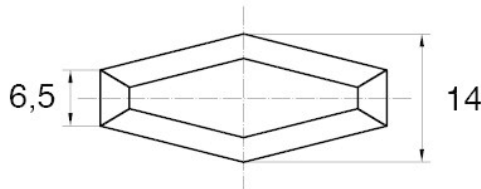

BL-SMM30 - Wing screws

Details:

- **Handle material:** Nylon
- **Stud material:** Zinc-plated steel; Stainless steel or brass available on special order
- **Handle colour:** black; other colours available on special order
- Other lengths available on special order

Symbol	Thread d	Ext. thread length L	Standard pack
		[mm]	[szt./pcs]
BL-SMM30-M6-40	M6	40	5000