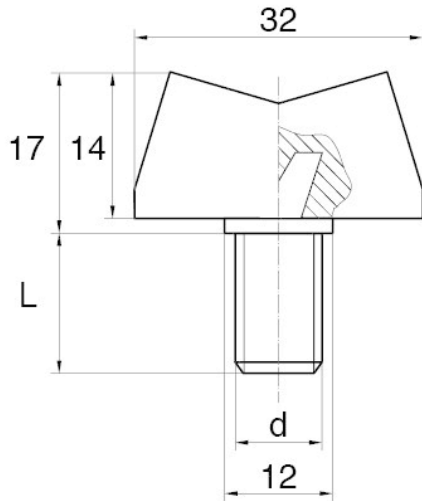

BL-SMM30 - Wing screws

Details:

- **Handle material:** Nylon
- **Stud material:** Zinc-plated steel; Stainless steel or brass available on special order
- **Handle colour:** black; other colours available on special order
- Other lengths available on special order

Symbol	Thread d	Ext. thread length L	Standard pack
		[mm]	[szt./pcs]
BL-SMM30-M6-35	M6	35	5000