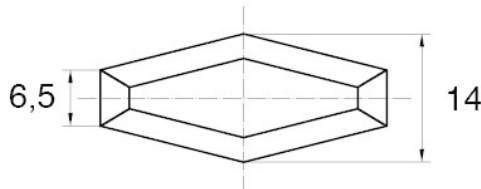

BL-SMM30 - Wing screws

Details:

- **Handle material:** Nylon
- **Stud material:** Zinc-plated steel; Stainless steel or brass available on special order
- **Handle colour:** black; other colours available on special order
- Other lengths available on special order

Symbol	Thread d	Ext. thread length L	Standard pack
		[mm]	[szt./pcs]
BL-SMM30-M6-35	M6	35	5000