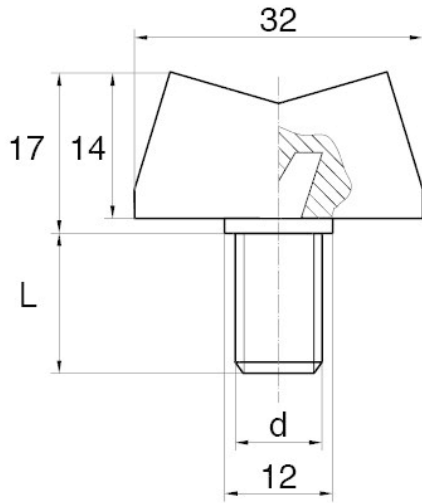

BL-SMM30 - Wing screws

Details:

- **Handle material:** Nylon
- **Stud material:** Zinc-plated steel; Stainless steel or brass available on special order
- **Handle colour:** black; other colours available on special order
- Other lengths available on special order

Symbol	Thread d	Ext. thread length L	Standard pack
		[mm]	[szt./pcs]
BL-SMM30-M6-30	M6	30	5000