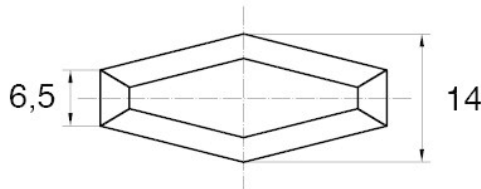

BL-SMM30 - Wing screws

Details:

- **Handle material:** Nylon
- **Stud material:** Zinc-plated steel; Stainless steel or brass available on special order
- **Handle colour:** black; other colours available on special order
- Other lengths available on special order

Symbol	Thread d	Ext. thread length L	Standard pack
		[mm]	[szt./pcs]
BL-SMM30-M6-30	M6	30	5000