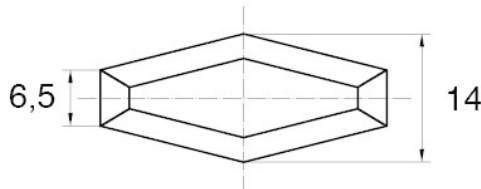

BL-SMM30 - Wing screws

Details:

- **Handle material:** Nylon
- **Stud material:** Zinc-plated steel; Stainless steel or brass available on special order
- **Handle colour:** black; other colours available on special order
- Other lengths available on special order

Symbol	Thread d	Ext. thread length L	Standard pack
		[mm]	[szt./pcs]
BL-SMM30-M6-25	M6	25	5000