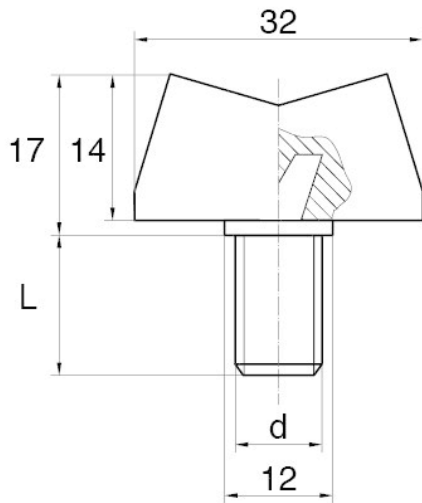

BL-SMM30 - Wing screws

Details:

- **Handle material:** Nylon
- **Stud material:** Zinc-plated steel; Stainless steel or brass available on special order
- **Handle colour:** black; other colours available on special order
- Other lengths available on special order

Symbol	Thread d	Ext. thread length L	Standard pack
		[mm]	[szt./pcs]
BL-SMM30-M6-25	M6	25	5000